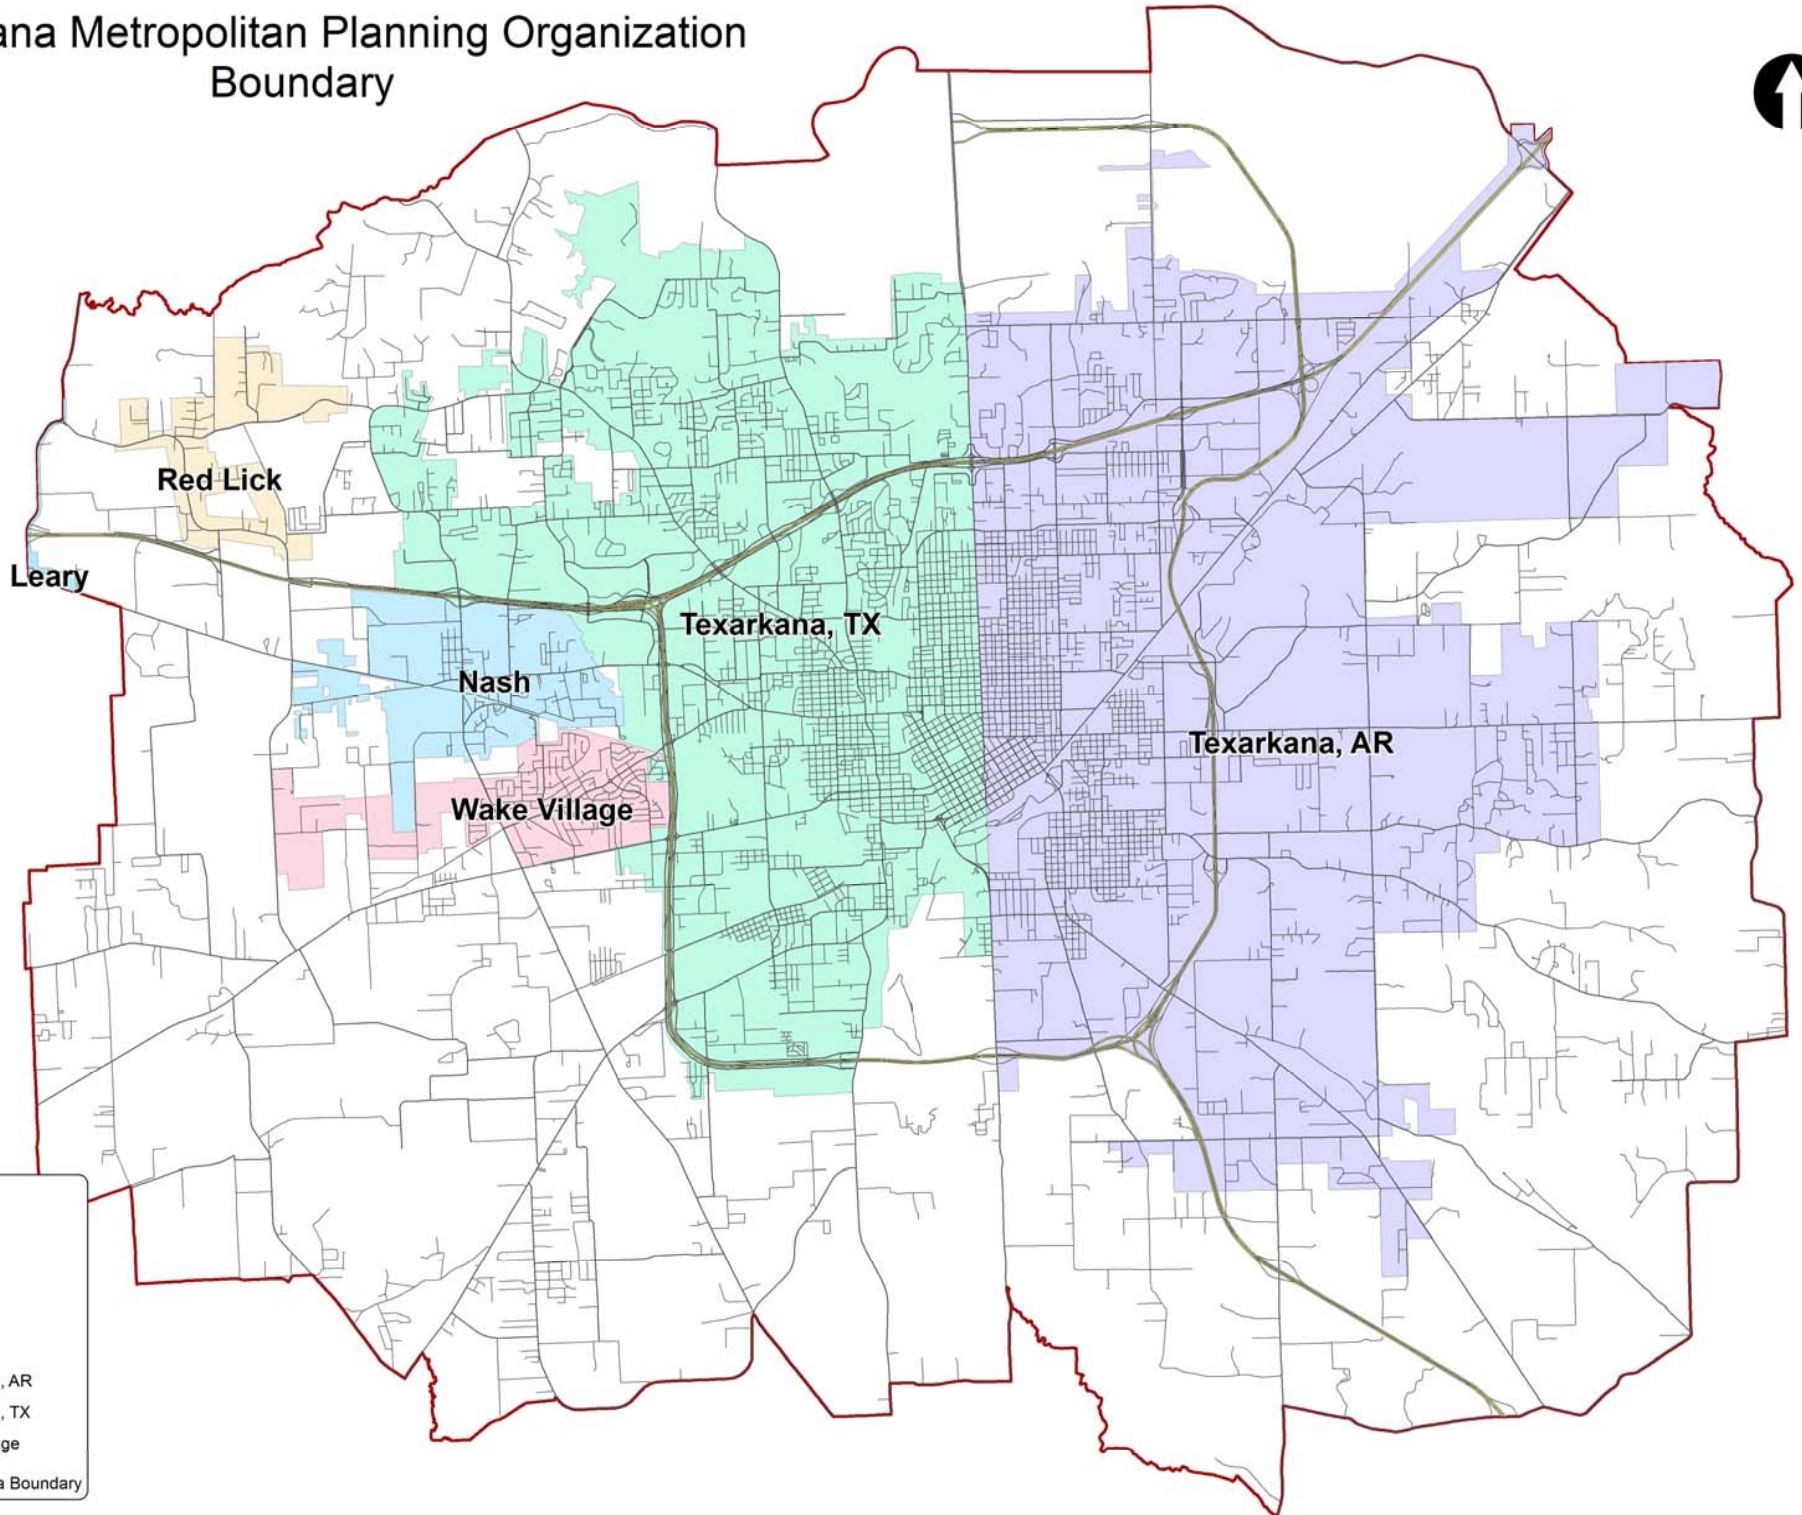

Texarkana Metropolitan Planning Organization Boundary

Legend

Municipality

- Leary
- Nash
- Red Lick
- Texarkana, AR
- Texarkana, TX
- Wake Village

Study Area Boundary